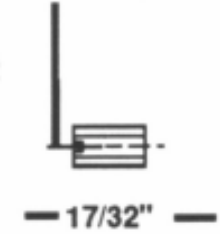

MARCO

MIL-T-55164/19

15TB

DOUBLE ROW, FRONT CONNECTION

TYPE NO.	TERMI- NALS	DIM. "A"	DIM. "B"	NUTS
15TB10	10	2 7/8	3 3/8	10
15TB24	24	6	6 1/2	24

MARCO

MIL-T-55164/20

16TB

DOUBLE ROW, FRONT CONNECTION

TYPE NO.	TERMI- NALS	DIMENSIONS		NUTS
		"A"	"B"	
16TB4	4	2 7/8"	3 3/8"	4
16TB10	10	6"	6 1/2"	10

SECTION A-A

OPTIONAL

1/16" WIDE X 1/16" DEEP
SLOT

8/32NC-2

1/4" HEX

TYPE
BN1

MARCO

MIL-T-55164/21 17TB

DOUBLE ROW, LINKED FRONT CONNECTIONS

TYPE NO.	TERMINALS		TERMINAL NUTS	DIMENSIONS	
	WITH STUD CONNECTOR	WITHOUT STUD CONNECTOR		A	B
17TB 4	4	8	8	2 7/8"	3 3/8"
17TB 10	10	20	20	6"	6 1/2"

25TB

SINGLE ROW, FRONT CONNECTION

TYPE NO.	TERMI- NALS	DIM. "A"	DIM "B"	NUTS
25TB6	6	2 5/16	2 5/8	6
25TB7	7	2 5/8	2 15/16	7
25TB12	12	4 3/16	4 1/2	12

OPTIONAL

.046 WIDE X 1/16" DEEP SLOT

4-40 NC-2

13/64" dia