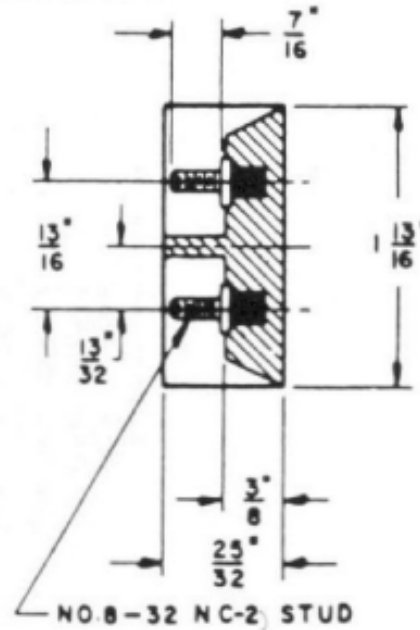

MARCO

MIL-T-55164/16

10TB

DOUBLE ROW, FRONT CONNECTION

TYPE NO.	TERMI- NALS	DIM. "A"	DIM. "B"	DIM. "C"	NUTS
10TB8	8	2	2 1/2	7/16	8
10TB12	12	2 7/8	3 3/8	1/2	12
10TB18	18	4 1/8	4 5/8	9/16	18
10TB28	28	6	6 1/2	9/16	28

MARCO

MIL-T-55164/19

15TB

DOUBLE ROW, FRONT CONNECTION

TYPE NO.	TERMI- NALS	DIM. "A"	DIM. "B"	NUTS
15TB10	10	2 7/8	3 3/8	10
15TB24	24	6	6 1/2	24

MARCO

MIL-T-55164/20

16TB

DOUBLE ROW, FRONT CONNECTION

TYPE NO.	TERMI- NALS	DIMENSIONS		NUTS
		"A"	"B"	
16TB4	4	2 7/8"	3 3/8"	4
16TB10	10	6"	6 1/2"	10

SECTION A-A

OPTIONAL

1/16" WIDE X 1/16" DEEP
SLOT

8/32NC-2

1/4" HEX

TYPE
BN1

MARCO

MIL-T-55164/21 17TB

DOUBLE ROW, LINKED FRONT CONNECTIONS

TYPE NO.	TERMINALS		TERMINAL NUTS	DIMENSIONS	
	WITH STUD CONNECTOR	WITHOUT STUD CONNECTOR		A	B
17TB 4	4	8	8	2 7/8"	3 3/8"
17TB 10	10	20	20	6"	6 1/2"