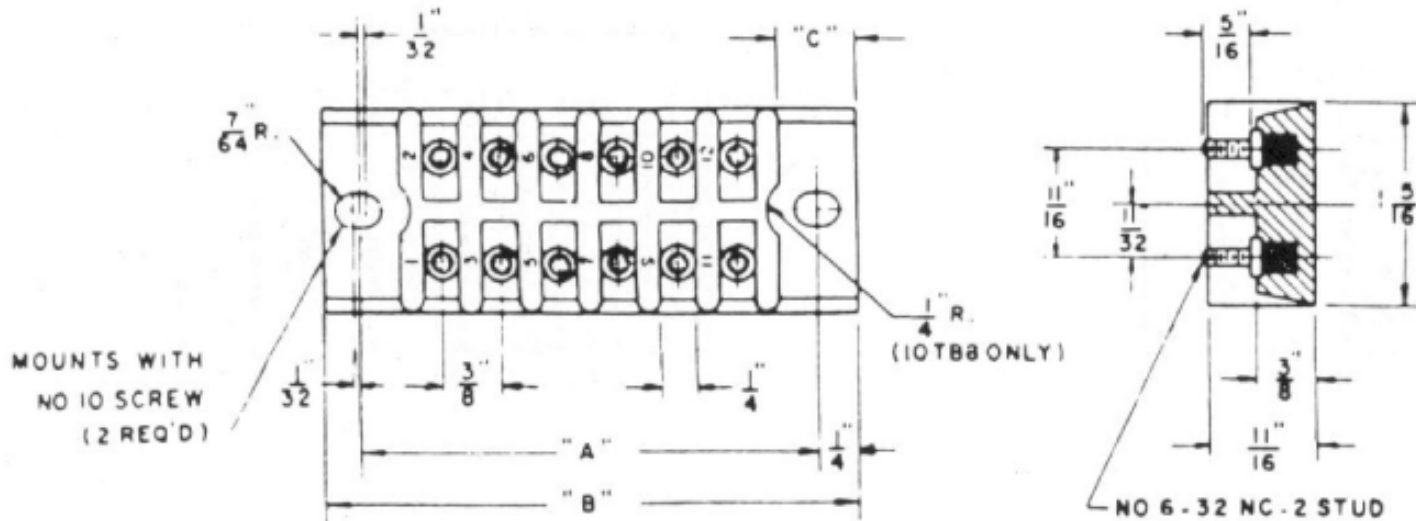

MARCO

MIL-T-55164/16

10TB

DOUBLE ROW, FRONT CONNECTION

TYPE NO.	TERMI- NALS	DIM. "A"	DIM. "B"	DIM. "C"	NUTS
10TB8	8	2	2 1/2	7/16	8
10TB12	12	2 7/8	3 3/8	1/2	12
10TB18	18	4 1/8	4 5/8	9/16	18
10TB28	28	6	6 1/2	9/16	28

MARCO

MIL-T-55164/19

15TB

DOUBLE ROW, FRONT CONNECTION

TYPE NO.	TERMI- NALS	DIM. "A"	DIM. "B"	NUTS
15TB10	10	2 7/8	3 3/8	10
15TB24	24	6	6 1/2	24

MARCO

MIL-T-55164/20

16TB

DOUBLE ROW, FRONT CONNECTION

TYPE NO.	TERMI- NALS	DIMENSIONS		NUTS
		"A"	"B"	
16TB4	4	2 7/8"	3 3/8"	4
16TB10	10	6"	6 1/2"	10

SECTION A-A

OPTIONAL

1/16" WIDE X 1/16" DEEP
SLOT

8/32NC-2

1/4" HEX

TYPE
BN1

MARCO

MIL-T-55164/21 17TB

DOUBLE ROW, LINKED FRONT CONNECTIONS

TYPE NO.	TERMINALS		TERMINAL NUTS	DIMENSIONS	
	WITH STUD CONNECTOR	WITHOUT STUD CONNECTOR		A	B
17TB 4	4	8	8	2 7/8"	3 3/8"
17TB 10	10	20	20	6"	6 1/2"