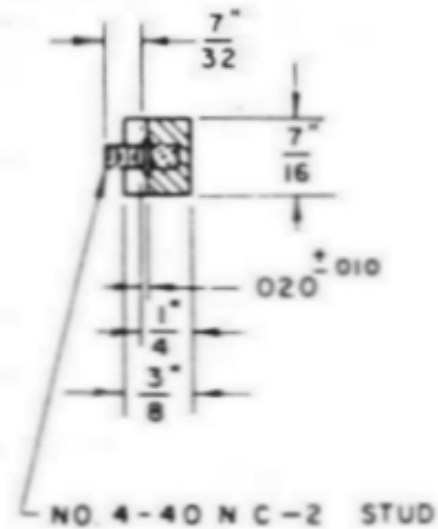

DOUBLE ROW, FRONT CONNECTION

TYPE NO.	TERMI- NALS	DIMENSIONS		NUTS
		"A"	"B"	
16TB4	4	2 7/8"	3 3/8"	4
16TB10	10	6"	6 1/2"	10

SECTION A-A

OPTIONAL

1/16" WIDE X 1/16" DEEP
SLOT

8/32NC-2

1/4" HEX

TYPE
BN1

MARCO

MIL-T-55164/21 17TB

DOUBLE ROW, LINKED FRONT CONNECTIONS

TYPE NO.	TERMINALS		TERMINAL NUTS	DIMENSIONS	
	WITH STUD CONNECTOR	WITHOUT STUD CONNECTOR		A	B
17TB 4	4	8	8	2 7/8"	3 3/8"
17TB 10	10	20	20	6"	6 1/2"

OPTIONAL

1/16" WIDE X 1/16" DEEP
SLOT

8/32NC-2

TYPE
BN1

OPTIONAL

TYPE 17 STUD
CONNECTOR FOR
17TB BOARD
(BRASS)

MARCO

MIL-T-55164/23

25TB

SINGLE ROW, FRONT CONNECTION

TYPE NO.	TERMI- NALS	DIM. "A"	DIM "B"	NUTS
25TB6	6	2 5/16	2 5/8	6
25TB7	7	2 5/8	2 15/16	7
25TB12	12	4 3/16	4 1/2	12

OPTIONAL

.046 WIDE X 1/16" DEEP SLOT

4-40 NC-2

13/64" dia