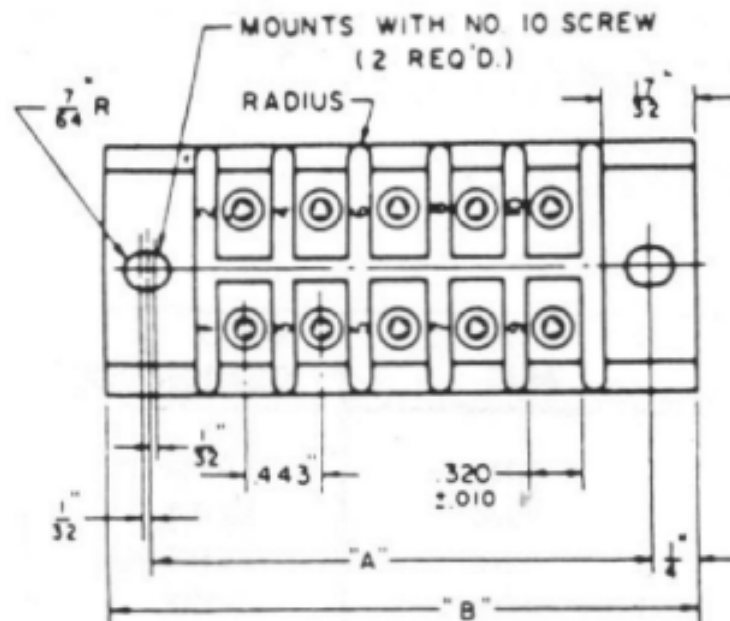

MARCO

MIL-T-55164/16

10TB

DOUBLE ROW, FRONT CONNECTION

TYPE NO.	TERMI- NALS	DIM. "A"	DIM. "B"	DIM. "C"	NUTS
10TB8	8	2	2 1/2	7/16	8
10TB12	12	2 7/8	3 3/8	1/2	12
10TB18	18	4 1/8	4 5/8	9/16	18
10TB28	28	6	6 1/2	9/16	28

MARCO

MIL-T-55164/19

15TB

DOUBLE ROW, FRONT CONNECTION

TYPE NO.	TERMI- NALS	DIM. "A"	DIM. "B"	NUTS
15TB10	10	2 7/8	3 3/8	10
15TB24	24	6	6 1/2	24

MARCO

MIL-T-55164/20

16TB

DOUBLE ROW, FRONT CONNECTION

TYPE NO.	TERMI- NALS	DIMENSIONS		NUTS
		"A"	"B"	
16TB4	4	2 7/8"	3 3/8"	4
16TB10	10	6"	6 1/2"	10

SECTION A-A

OPTIONAL

1/16" WIDE X 1/16" DEEP
SLOT

8/32NC-2

1/4" HEX

TYPE
BN1

MARCO

MIL-T-55164/21 17TB

DOUBLE ROW, LINKED FRONT CONNECTIONS

TYPE NO.	TERMINALS		TERMINAL NUTS	DIMENSIONS	
	WITH STUD CONNECTOR	WITHOUT STUD CONNECTOR		A	B
17TB 4	4	8	8	2 7/8"	3 3/8"
17TB 10	10	20	20	6"	6 1/2"