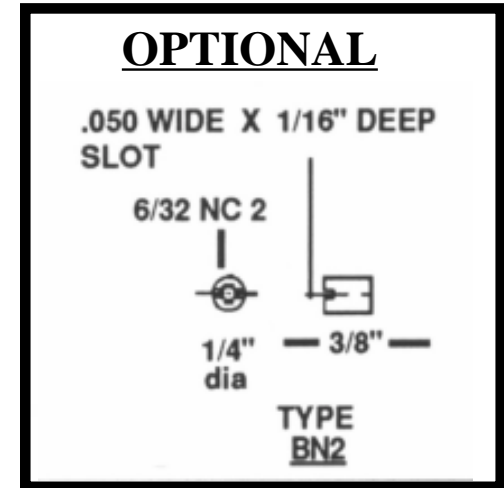

MARCO

MIL-T-55164/16

10TB

DOUBLE ROW, FRONT CONNECTION

TYPE NO.	TERMI- NALS	DIM. "A"	DIM. "B"	DIM. "C"	NUTS
10TB8	8	2	2 1/2	7/16	8
10TB12	12	2 7/8	3 3/8	1/2	12
10TB18	18	4 1/8	4 5/8	9/16	18
10TB28	28	6	6 1/2	9/16	28

MARCO

MIL-T-55164/19

15TB

DOUBLE ROW, FRONT CONNECTION

TYPE NO.	TERMI- NALS	DIM. "A"	DIM. "B"	NUTS
15TB10	10	2 7/8	3 3/8	10
15TB24	24	6	6 1/2	24

MARCO

MIL-T-55164/20

16TB

DOUBLE ROW, FRONT CONNECTION

TYPE NO.	TERMI- NALS	DIMENSIONS		NUTS
		"A"	"B"	
16TB4	4	2 7/8"	3 3/8"	4
16TB10	10	6"	6 1/2"	10

SECTION A-A

OPTIONAL

1/16" WIDE X 1/16" DEEP
SLOT

8/32NC-2

1/4" HEX

TYPE
BN1

MARCO

MIL-T-55164/21 17TB

DOUBLE ROW, LINKED FRONT CONNECTIONS

TYPE NO.	TERMINALS		TERMINAL NUTS	DIMENSIONS	
	WITH STUD CONNECTOR	WITHOUT STUD CONNECTOR		A	B
17TB 4	4	8	8	2 7/8"	3 3/8"
17TB 10	10	20	20	6"	6 1/2"