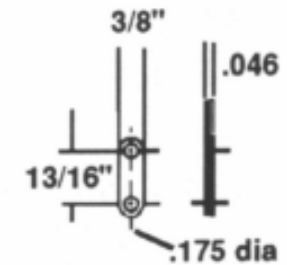

DOUBLE ROW, FRONT CONNECTION

TYPE NO.	TERMI- NALS	DIMENSIONS		NUTS
		"A"	"B"	
16TB4	4	2 7/8"	3 3/8"	4
16TB10	10	6"	6 1/2"	10

SECTION A-A

OPTIONAL

1/16" WIDE X 1/16" DEEP
SLOT

8/32NC-2

1/4" HEX

TYPE
BN1

MARCO

MIL-T-55164/21 17TB

DOUBLE ROW, LINKED FRONT CONNECTIONS

TYPE NO.	TERMINALS		TERMINAL NUTS	DIMENSIONS	
	WITH STUD CONNECTOR	WITHOUT STUD CONNECTOR		A	B
17TB 4	4	8	8	2 7/8"	3 3/8"
17TB 10	10	20	20	6"	6 1/2"

OPTIONAL

1/16" WIDE X 1/16" DEEP
SLOT

8/32NC-2

TYPE
BN1

OPTIONAL

TYPE 17 STUD
CONNECTOR FOR
17TB BOARD
(BRASS)

MARCO

MIL-T-55164/23

25TB

SINGLE ROW, FRONT CONNECTION

TYPE NO.	TERMI- NALS	DIM. "A"	DIM "B"	NUTS
25TB6	6	2 5/16	2 5/8	6
25TB7	7	2 5/8	2 15/16	7
25TB12	12	4 3/16	4 1/2	12

OPTIONAL

.046 WIDE X 1/16" DEEP SLOT

4-40 NC-2

13/64" dia