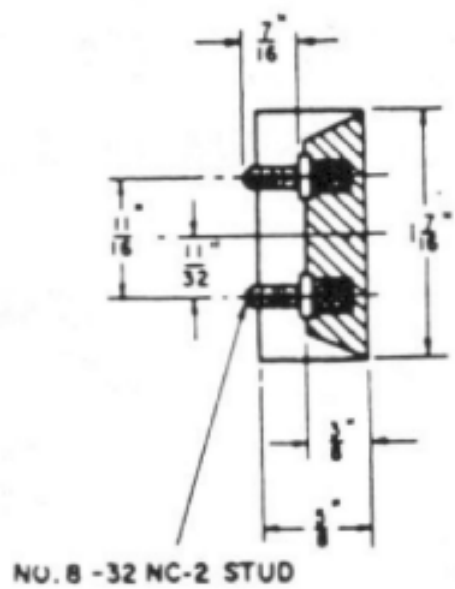

MARCO

MIL-T-55164/16

10TB

DOUBLE ROW, FRONT CONNECTION

TYPE NO.	TERMI- NALS	DIM. "A"	DIM. "B"	DIM. "C"	NUTS
10TB8	8	2	2 1/2	7/16	8
10TB12	12	2 7/8	3 3/8	1/2	12
10TB18	18	4 1/8	4 5/8	9/16	18
10TB28	28	6	6 1/2	9/16	28

MARCO

MIL-T-55164/19

15TB

DOUBLE ROW, FRONT CONNECTION

TYPE NO.	TERMI- NALS	DIM. "A"	DIM. "B"	NUTS
15TB10	10	2 7/8	3 3/8	10
15TB24	24	6	6 1/2	24

MARCO

MIL-T-55164/20

16TB

DOUBLE ROW, FRONT CONNECTION

TYPE NO.	TERMI- NALS	DIMENSIONS		NUTS
		"A"	"B"	
16TB4	4	2 7/8"	3 3/8"	4
16TB10	10	6"	6 1/2"	10

SECTION A-A

OPTIONAL

1/16" WIDE X 1/16" DEEP
SLOT

8/32NC-2

1/4" HEX

TYPE
BN1

MARCO

MIL-T-55164/21 17TB

DOUBLE ROW, LINKED FRONT CONNECTIONS

TYPE NO.	TERMINALS		TERMINAL NUTS	DIMENSIONS	
	WITH STUD CONNECTOR	WITHOUT STUD CONNECTOR		A	B
17TB 4	4	8	8	2 7/8"	3 3/8"
17TB 10	10	20	20	6"	6 1/2"