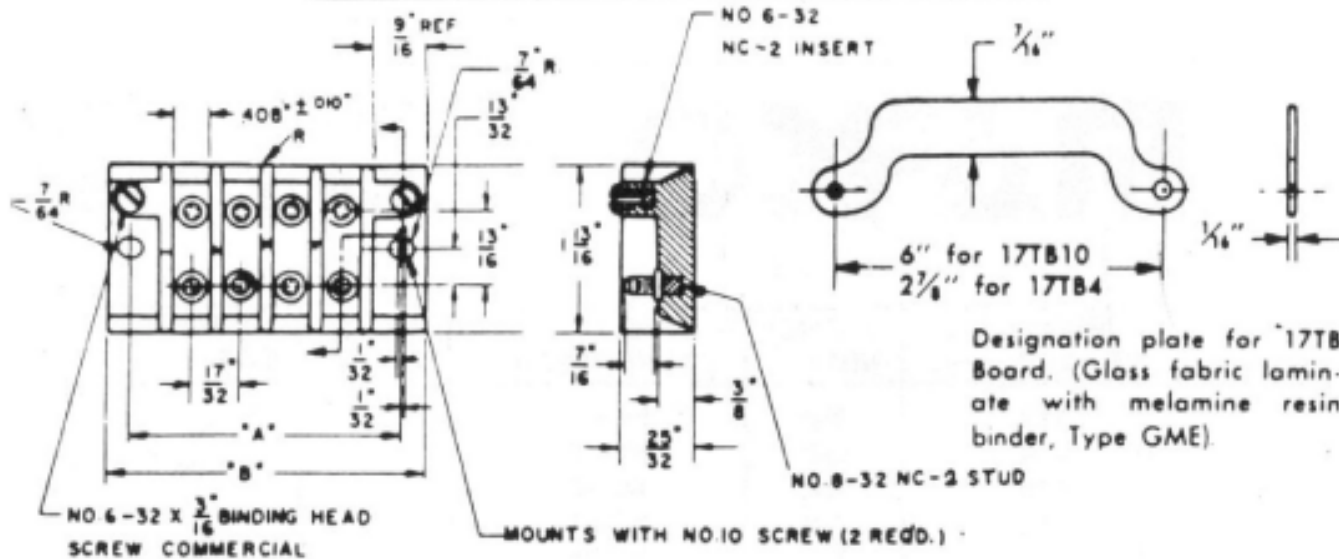

MARCO

MIL-T-55164/16

10TB

DOUBLE ROW, FRONT CONNECTION

TYPE NO.	TERMI- NALS	DIM. "A"	DIM. "B"	DIM. "C"	NUTS
10TB8	8	2	2 1/2	7/16	8
10TB12	12	2 7/8	3 3/8	1/2	12
10TB18	18	4 1/8	4 5/8	9/16	18
10TB28	28	6	6 1/2	9/16	28

DOUBLE ROW, FRONT CONNECTION

TYPE NO.	TERMI- NALS	DIMENSIONS		NUTS
		"A"	"B"	
16TB4	4	2 7/8"	3 3/8"	4
16TB10	10	6"	6 1/2"	10

SECTION A-A

OPTIONAL

1/16" WIDE X 1/16" DEEP
SLOT

8/32NC-2

1/4" HEX

TYPE
BN1

MARCO

MIL-T-55164/21 17TB

DOUBLE ROW, LINKED FRONT CONNECTIONS

TYPE NO.	TERMINALS		TERMINAL NUTS	DIMENSIONS	
	WITH STUD CONNECTOR	WITHOUT STUD CONNECTOR		A	B
17TB 4	4	8	8	2 7/8"	3 3/8"
17TB 10	10	20	20	6"	6 1/2"

25TB

SINGLE ROW, FRONT CONNECTION

TYPE NO.	TERMI- NALS	DIM. "A"	DIM "B"	NUTS
25TB6	6	2 5/16	2 5/8	6
25TB7	7	2 5/8	2 15/16	7
25TB12	12	4 3/16	4 1/2	12

OPTIONAL

.046 WIDE X 1/16" DEEP SLOT

4-40 NC-2

13/64" dia