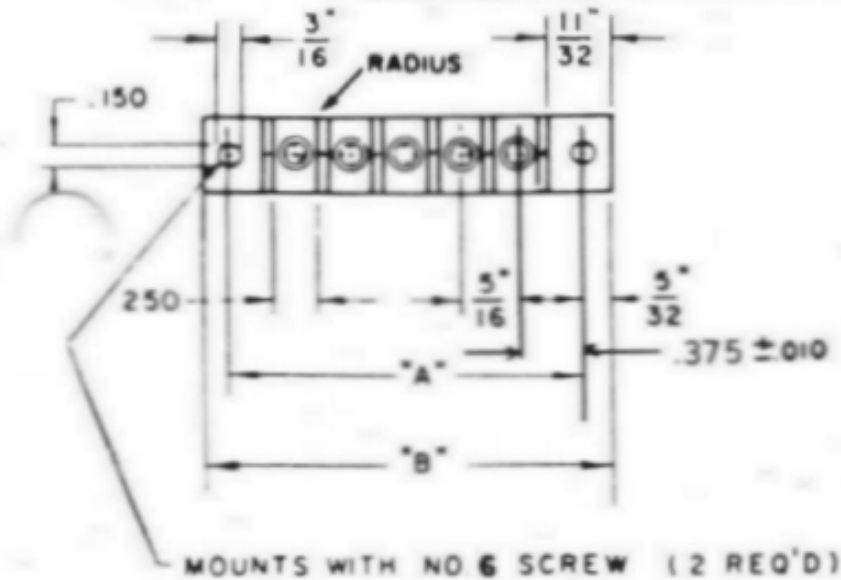

MARCO

MIL-T-55164/21 17TB

DOUBLE ROW, LINKED FRONT CONNECTIONS

TYPE NO.	TERMINALS		TERMINAL NUTS	DIMENSIONS	
	WITH STUD CONNECTOR	WITHOUT STUD CONNECTOR		A	B
17TB 4	4	8	8	2 7/8"	3 3/8"
17TB 10	10	20	20	6"	6 1/2"

OPTIONAL

1/16" WIDE X 1/16" DEEP
SLOT

8/32NC-2

TYPE
BN1

OPTIONAL

TYPE 17 STUD
CONNECTOR FOR
17TB BOARD
(BRASS)

MARCO

MIL-T-55164/23

25TB

SINGLE ROW, FRONT CONNECTION

TYPE NO.	TERMI- NALS	DIM. "A"	DIM "B"	NUTS
25TB6	6	2 5/16	2 5/8	6
25TB7	7	2 5/8	2 15/16	7
25TB12	12	4 3/16	4 1/2	12

OPTIONAL

.046 WIDE X 1/16" DEEP SLOT

4-40 NC-2

13/64" dia