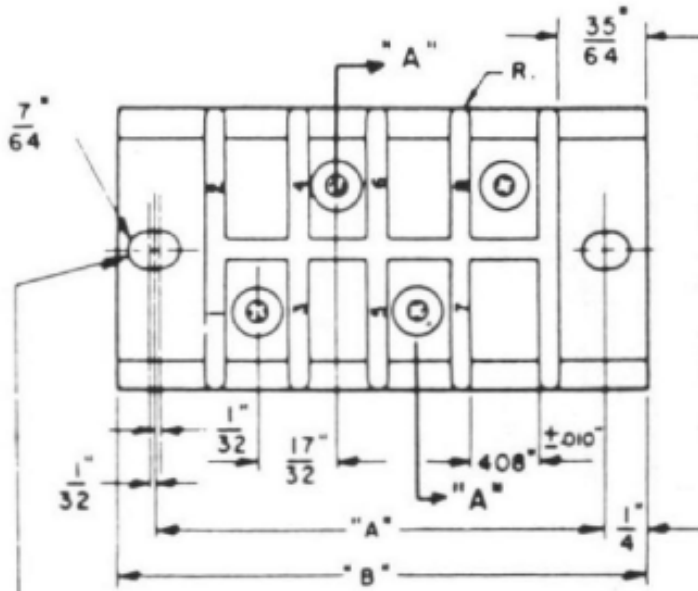

MARCO

MIL-T-55164/16

10TB

DOUBLE ROW, FRONT CONNECTION

TYPE NO.	TERMI- NALS	DIM. "A"	DIM. "B"	DIM. "C"	NUTS
10TB8	8	2	2 1/2	7/16	8
10TB12	12	2 7/8	3 3/8	1/2	12
10TB18	18	4 1/8	4 5/8	9/16	18
10TB28	28	6	6 1/2	9/16	28

MARCO

MIL-T-55164/19

15TB

DOUBLE ROW, FRONT CONNECTION

TYPE NO.	TERMI- NALS	DIM. "A"	DIM. "B"	NUTS
15TB10	10	2 7/8	3 3/8	10
15TB24	24	6	6 1/2	24

MARCO

MIL-T-55164/20

16TB

DOUBLE ROW, FRONT CONNECTION

TYPE NO.	TERMI- NALS	DIMENSIONS		NUTS
		"A"	"B"	
16TB4	4	2 7/8"	3 3/8"	4
16TB10	10	6"	6 1/2"	10

SECTION A-A

OPTIONAL

1/16" WIDE X 1/16" DEEP
SLOT

8/32NC-2

1/4" HEX

TYPE
BN1

MARCO

MIL-T-55164/21 17TB

DOUBLE ROW, LINKED FRONT CONNECTIONS

TYPE NO.	TERMINALS		TERMINAL NUTS	DIMENSIONS	
	WITH STUD CONNECTOR	WITHOUT STUD CONNECTOR		A	B
17TB 4	4	8	8	2 7/8"	3 3/8"
17TB 10	10	20	20	6"	6 1/2"