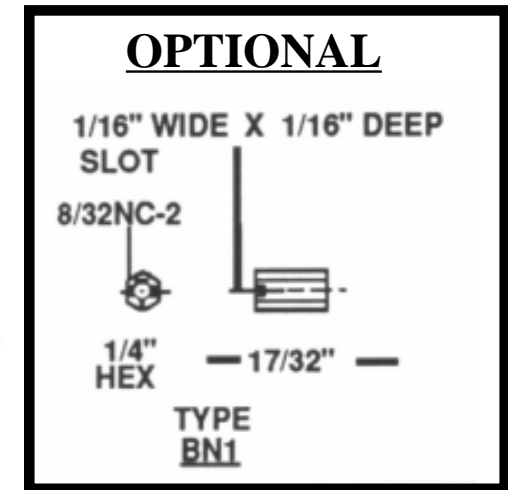

MARCO

MIL-T-55164/16

10TB

DOUBLE ROW, FRONT CONNECTION

TYPE NO.	TERMI- NALS	DIM. "A"	DIM. "B"	DIM. "C"	NUTS
10TB8	8	2	2 1/2	7/16	8
10TB12	12	2 7/8	3 3/8	1/2	12
10TB18	18	4 1/8	4 5/8	9/16	18
10TB28	28	6	6 1/2	9/16	28

MARCO

MIL-T-55164/19

15TB

DOUBLE ROW, FRONT CONNECTION

TYPE NO.	TERMI- NALS	DIM. "A"	DIM. "B"	NUTS
15TB10	10	2 7/8	3 3/8	10
15TB24	24	6	6 1/2	24

MARCO

MIL-T-55164/20

16TB

DOUBLE ROW, FRONT CONNECTION

TYPE NO.	TERMI- NALS	DIMENSIONS		NUTS
		"A"	"B"	
16TB4	4	2 7/8"	3 3/8"	4
16TB10	10	6"	6 1/2"	10

SECTION A-A

OPTIONAL

1/16" WIDE X 1/16" DEEP
SLOT

8/32NC-2

1/4" HEX

TYPE
BN1

MARCO

MIL-T-55164/21 17TB

DOUBLE ROW, LINKED FRONT CONNECTIONS

TYPE NO.	TERMINALS		TERMINAL NUTS	DIMENSIONS	
	WITH STUD CONNECTOR	WITHOUT STUD CONNECTOR		A	B
17TB 4	4	8	8	2 7/8"	3 3/8"
17TB 10	10	20	20	6"	6 1/2"