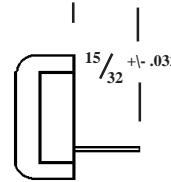

ASSEMBLED ON BLOCK

37TBLD-XX

37TBLS-XX

40TB-XX

SIDE JUMPERS 3/8 CENTERS

TBJD

TBJF

ALL MILITARY TERMINAL BLOCK HARDWARE CAN BE PURCHASED SEPARATELY OR ASSEMBLED ON THE TERMINAL BLOCKS

MARKER & INSULATOR STRIPS

FOR INFORMATION SEE MARKER STRIP SECTION IN THE CATALOG

AVAILABLE IN TERMINAL SIZES 2 THRU 25 POSITIONS

QUALITY • DELIVERY • DEPENDABLE SERVICE - MARCO DOING EASILY WHAT OTHERS FIND DIFFICULT