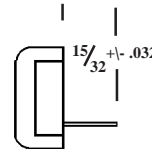

MARCO TERMINAL BLOCK HARDWARE

MILITARY BUS CONNECTORS

SOLDER LUGS

ASSEMBLED ON BLOCK

OVER THE BARRIER JUMPER

TBJB

SIDE JUMPERS 7/16 CENTERS

ALL MILITARY TERMINAL BLOCK HARDWARE CAN BE PURCHASED SEPARATELY OR ASSEMBLED ON THE TERMINAL BLOCKS

MARKER & INSULATOR STRIPS

FOR INFORMATION SEE MARKER STRIP SECTION IN THE CATALOG

AVAILABLE IN TERMINAL SIZES 2 THRU 25 POSITIONS

QUALITY • DELIVERY • DEPENDABLE SERVICE - MARCO DOING EASILY WHAT OTHERS FIND DIFFICULT