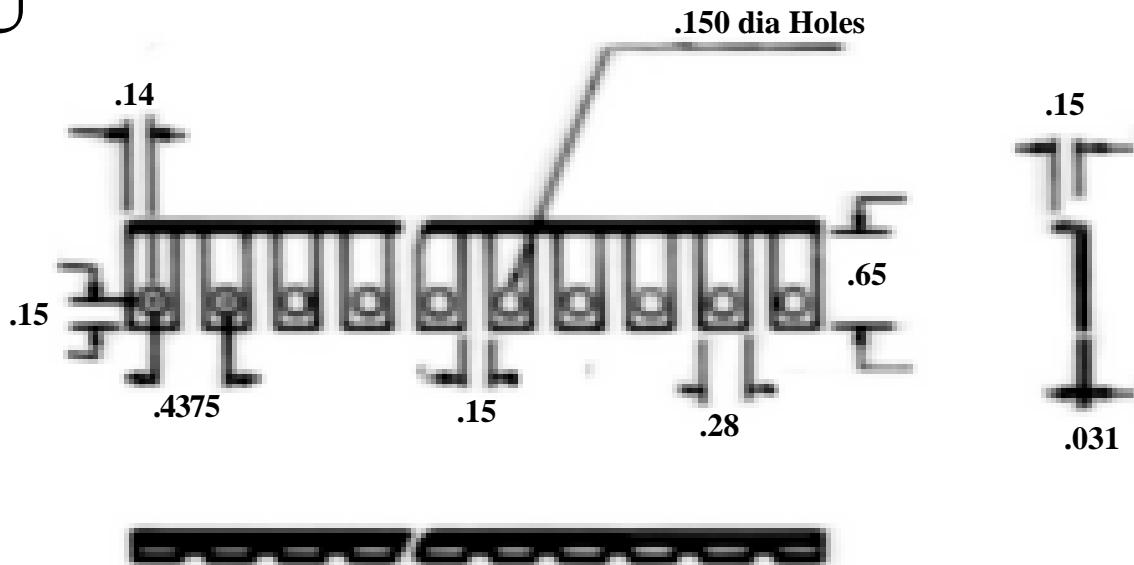

MARCO

TERMINAL BLOCK HARDWARE SIDE JUMPERS DIMENSIONS

330U

330UC