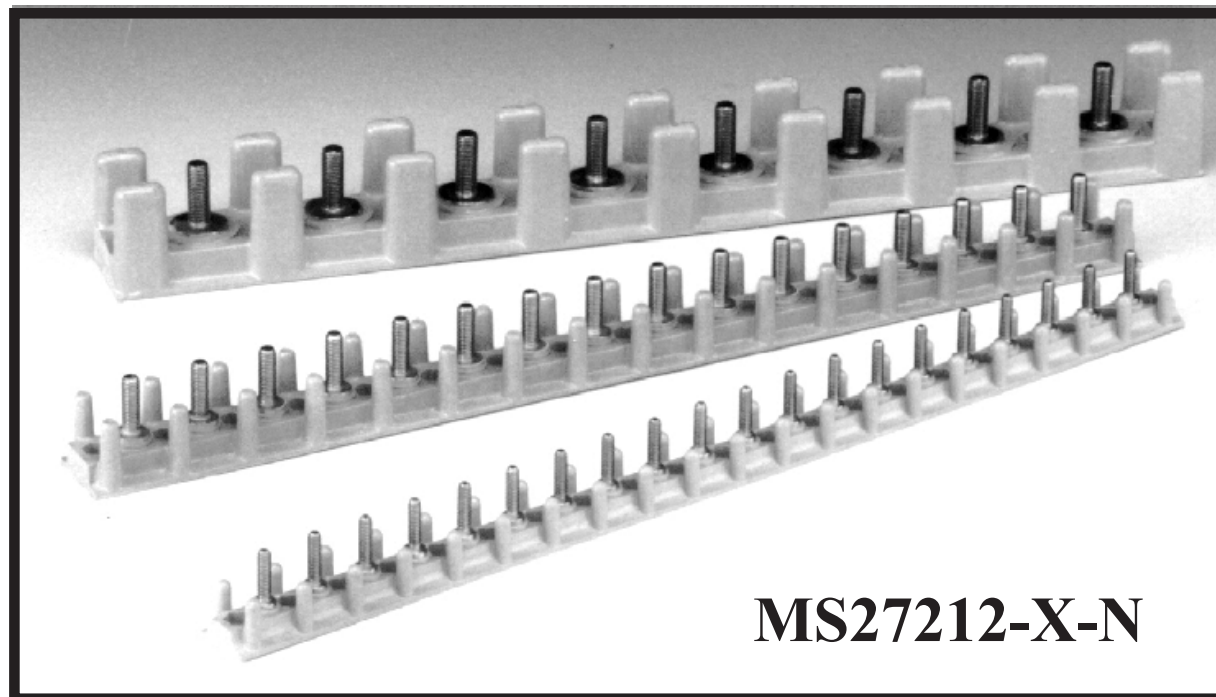

Aircraft Terminal Blocks

Marco Manuf. Co. Inc.
P.O. Box 11976
2001-43 South 29th Street
Philadelphia, Pa. 19145
Phone:215.463.2332
Fax:215.334.4990
Email: marcomanuf@aol.com
Website: www.marcomanuf.com

ORDEREING EXAMPLE

MS27212 -X-(N)

Dash No.

(N) = NUMBER OF STUDS IN AN ASSEMBLY
(X) =STUD THREAD SIZE

ORDEREING EXAMPLE

MS27212 -1-20

Dash No.

(20) = NUMBER OF STUDS IN AN ASSEMBLY
(1) =THD. NO. 6/32UNC-2A

DASH NUMBERS FOR STUD SIZES AVAILABLE

MS27212-1-N = 6/32 UNC-2A
MS27212-2-N = 10/32 UNF-2A
MS27212-3-N = 1/4 -28 UNF-2A

MS27212-4-N = 5/16 - 24 UNF-2A
MS27212-5-N = 3/8 - 24 UNF-2A
MS27212-6-N = 8/32 UNC-2A